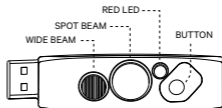

QUOKKA

QUICK START GUIDE

GET STARTED

Quokka comes locked

To unlock hold the button for 5 seconds, light will unlock and turn on at the last used mode.

OPERATION

Turn On / Off: Long press of the button.

Modes: To change between the 4 light modes, use a quick double press of the button. The modes are: Combo (Spot with Wide) / Spot Only / Wide Only / Red only.

Brightness & Flash Setting: To adjust the brightness or flash of a mode, use a single press of the button. The brightness settings are: High / Medium / Low / Medium Flash.

CHARGING

Fully charge the Quokka before first use.

To charge, take the light out of the silicone strap. Then charge in any USB charge port.

Charge time: 3.3 hr.

Pop out left side of the light first (to avoid damaging the usb on right side).

HEADSTRAP

Secure the band with adjustable strap toggle. Once you've found your size you can set and forget.

TO LOCK:

If light is off: After 1 second of holding button, the light will turn on, if button is held for an additional 4 seconds the Spot LED will flash 3 times to indicate the light is locked.

If light is on: After 1 second of holding button, the light will turn off, if button is held for an additional 4 seconds the Spot LED will flash 3 times to indicate the light is locked.