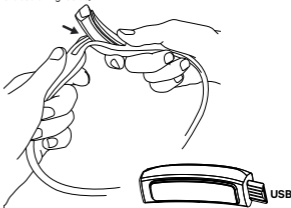

Brightness & Flash Setting: To adjust the brightness or flash of a mode, use a single press of the button. The brightness settings are: High / Medium / Low / Medium Flash.

CHARGING

Fully charge the Quokka before first use.

To charge, take the light out of the silicone strap. Then charge in any USB charge port.

Charge time: 3.3 hr.

Pop out left side of the light first (to avoid damaging the usb on right side).

HEADSTRAP

Secure the band with adjustable strap toggle. Once you've found your size you can set and forget.

BATTERY INDICATOR

When the light is turned on/off the Red LED will flash twice to indicate battery is Low. When charging, the Red LED is on. Once fully charged, the Red charging LED turns off.

LOCK BUTTON

TO LOCK:

If light is off: After 1 second of holding button, the light will turn on, if button is held for an additional 4 seconds the Spot LED will flash 3 times to indicate the light is locked.

If light is on: After 1 second of holding button, the light will turn off, if button is held for an additional 4 seconds the Spot LED will flash 3 times to indicate the light is locked.